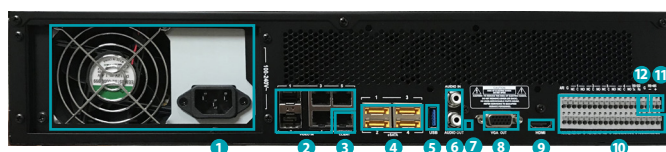

DIMENSIONS

1 Power In Port	7 Factory Reset Button
2 Video In Ports - SFP (1-2) / RJ45 (3-5)	8 VGA Out Port
3 Network Port	9 HDMI Out Port
4 eSATA Ports	10 Alarm Connection Ports
5 USB 3.0 Ports	11 RS-485 Port
6 Audio Connection Ports	12 RS-232 Port

ACCESSORIES (OPTIONAL)